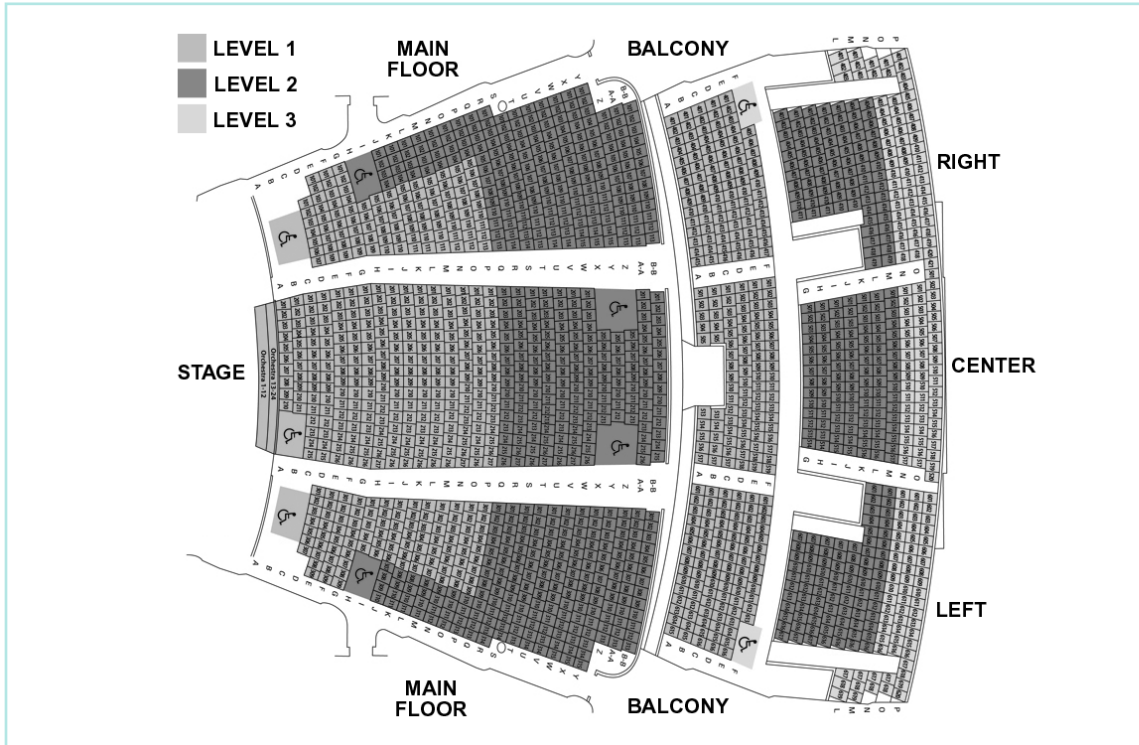

"We Always Swing" Jazz Series Venue

JESSE AUDITORIUM

PRICE LEGEND

- Level 1: Best
- Level 2: Mid-level
- Level 3: Least Expensive

Please Note: Specific table locations are reserved, but individual seats at each table are not.